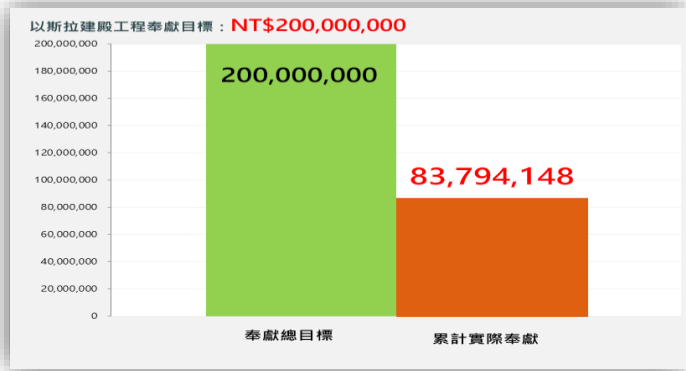

奉獻帳戶

社團法人基督教台灣神住611靈糧堂 奉獻QR code

銀行：永豐銀行 南台中分行
代號：807 帳號：03801800200611
戶名：社團法人基督教台灣神住611靈糧堂

地址：台中市南屯區五權西路二段236號14F-1
電話：04-24725561

海外奉獻匯入(外幣)
Beneficiary's Bank : Bank Sinopac
Bank Address : No.36, Sec.3, Nanjing E. Rd., Taipei, Taiwan
SWIFT Code : SINOTWTP
Beneficiary's Name : SHEKINAH 611 BREAD OF LIFE CHRISTIAN CHURCH
Beneficiary's A/C No. : 038-008-0017871-3
Beneficiary's Address : 14F-1, NO.236, SEC. 2, Wucyuan W. Rd., Nantun District, Taichung City 408, Taiwan(R.O.C)
Email : shekinah611bol@gmail.com

晨禱直播：週二~週五
早上 8:00 直播連線

日期	經文	
07/15(一)	箴言	4
07/16(二)	歷代志上	21
07/17(三)	歷代志上	22
07/18(四)	歷代志上	23
07/19(五)	歷代志上	24
07/20(六)	詩篇	63

歡迎人人入小組 人人成為小組長！

日期	時間	組別(小組代號)	地點
週三	12:30	淑雅(GH)/博君(GHJ)	教會副堂
		淑娟(GMJ)	
		寶雲(GS)	
	19:30	銘麒(GNM)&郝婷(MTA)	兒童教會
		瓊玉(MTC)	教會副堂
週五	19:30	Susan 素貞(MS)	南屯永春南路
	21:00	全興(GO)&Emma(MA)	教會副堂
		玉貞(GD)	教會副堂
		亞蘭(GMA)	教會拉法
週日	10:30	德明(GLS)兒少	采固 M 樓
		涵惠(GF)兒少	
	12:30	世莒(MD)&文玲(GP)	台南安平
		盛發(MI)/一葦(GM)	世界廣場
		玉貞(GD)職青姐妹	教會
	13:00	明忠(GNC)&秀美(MTS)	忠明南路
		恆祺(MH)&昭良(MY)	教會
		Melody 雪霽(MYM)	
	13:30	憲行(GJ)&寶雲(GS)	教會拉法
		書傑(GN)&惠瑜(MT)	兒童教會
		大川(ME)&Amy 貞妙(GA) /雅靜(GAE)/ 珮琳(GAW)	教會副堂
		剛正(GL)&涵惠(GF) /佳琪(GFC)/俞甄(GFJ) /雅惠(GFH)	教會大堂
		佩辰 Peggy(GMP)	教會

神住 611 靈糧堂 歡迎您!

豐盛崇拜：每週三 10:30 ~ 12:00
青年崇拜：每週五 19:30 ~ 21:00
晚間崇拜：每週六 17:00 ~ 18:40
主日崇拜：每週日 10:30 ~ 12:10
兒童崇拜：每週日 10:30 ~ 12:10
少年崇拜：每週日 10:30 ~ 12:10

台中市南屯區五權西路二段 236 號 14 樓-1
電話：(04)2472-5561 傳真：(04)2471-9087